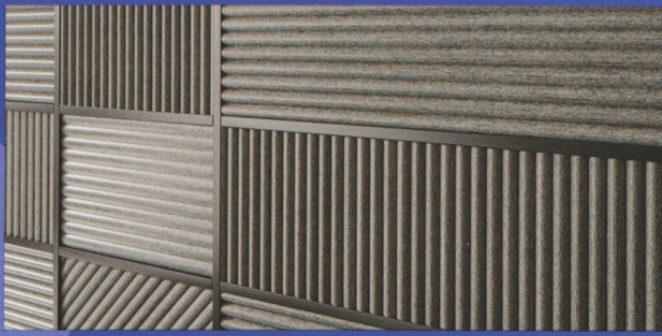

Trend Wood

Pannelli rigidi e flessibili

Una incredibile varietà di finiture e combinazioni differenti per la creazione di ambienti contemporanei, unici e ricercati.

Rigid and flexible panels

An incredible variety of finishes and design possibilities to create the perfect contemporary, unique and sought after ambience.